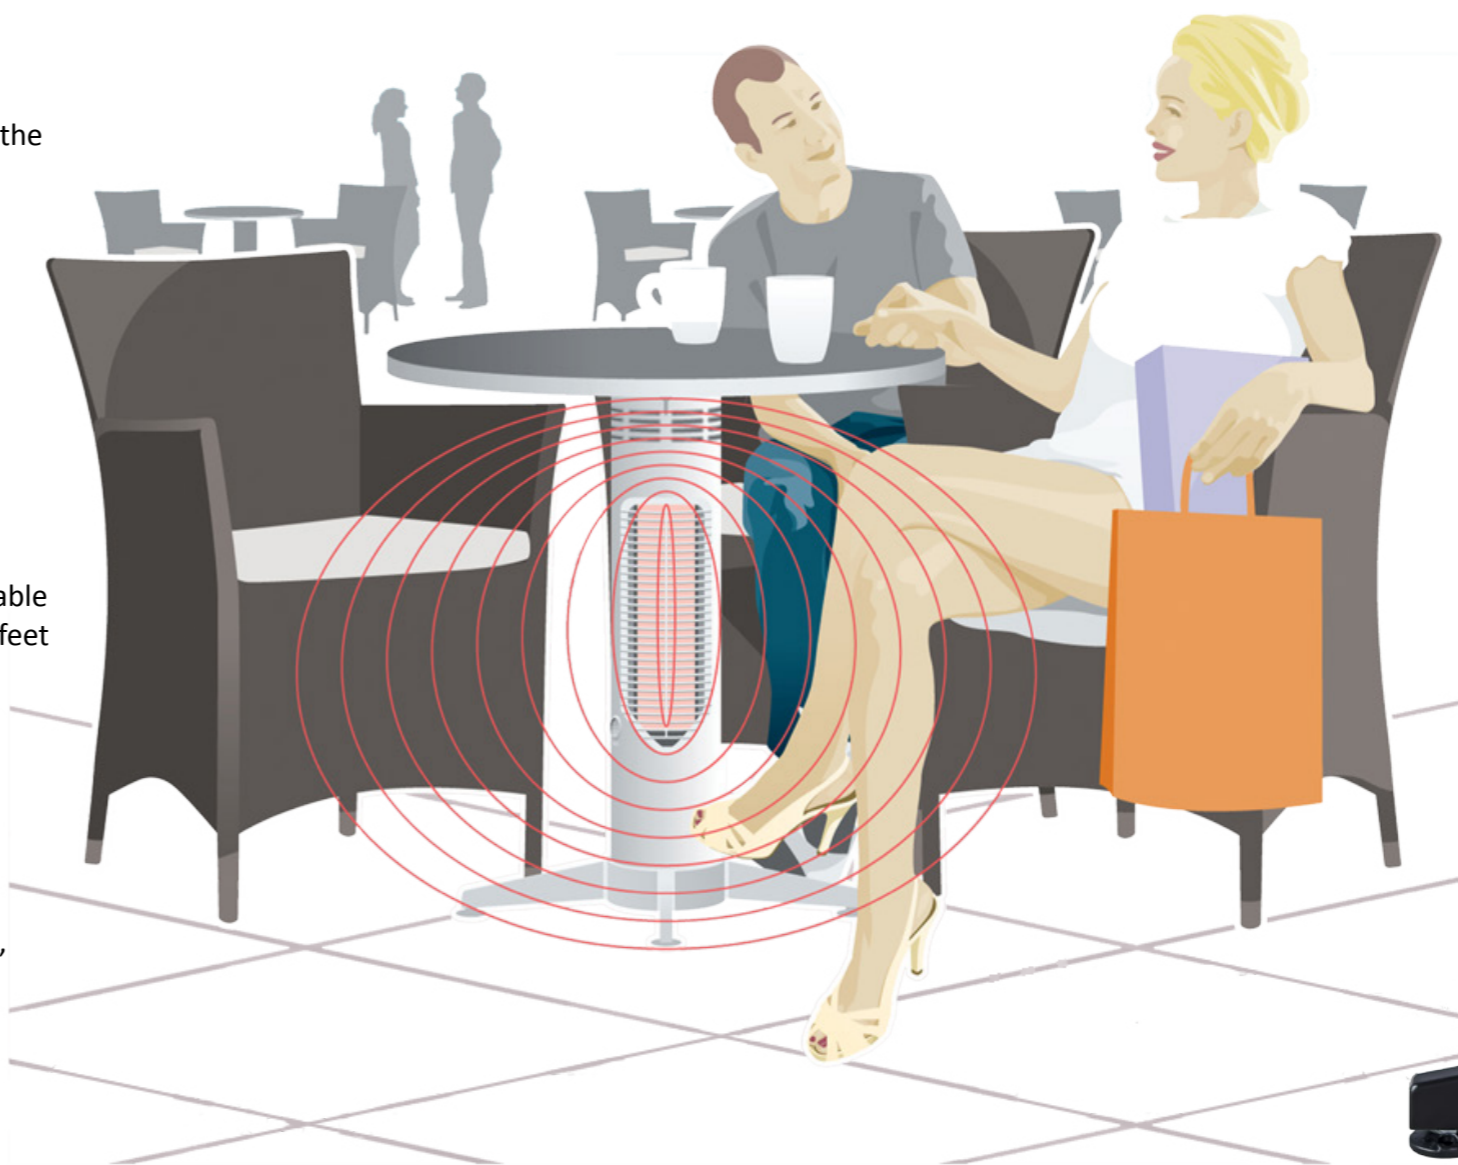

Weight
8 kg. without tabletop

Measurements
55 cm X 70,7 cm

Power consumption
400 watt

Bulb lifetime
5-7000 hours

Surface finish
Chrome (foot/tube/grill)
Colors: Powder coated
IP Rating
IP44

NSW
25238