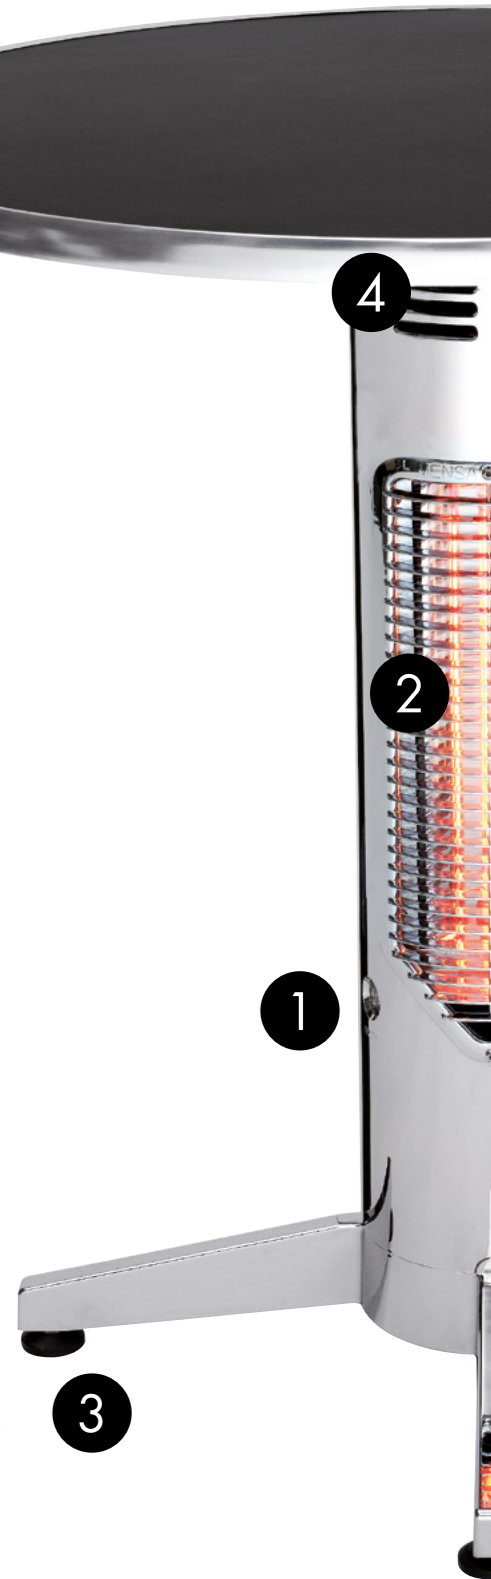

Weight
7 kg without tabletop

Power consumption
400 watt

Surface finish
Chrome (foot/tube/grill)
Colors: Powder coated

Measurements
55 cm X 70,7 cm

Bulb lifetime
5-7000 hours

IP Rating
IP44

NSW
25238