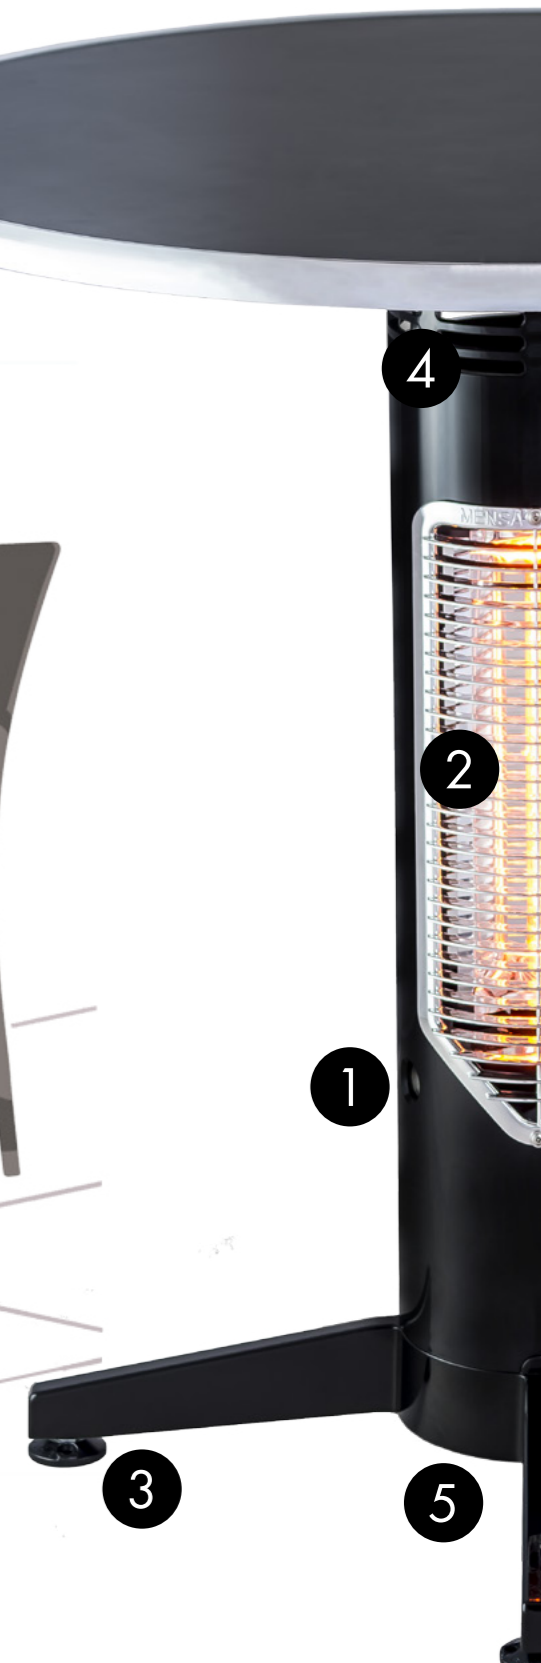

Heat specification

Vireoo is designed to heat 2 persons sitting on each side of the table, using a 400 watt short wave infrared heating bulb. The bulb is placed inside the leg of Vireoo, in a bipolar lamp house.

Motion Sensor

Vireoo Professional is fitted with motion sensors, which turns the product on/off when people are sitting/leaving the table. The Motion sensor runs on a 3-minute cycle.

- 1 On/Off switch**
Placed on the side of the table leg
- 2 Heat protective grill**
The grill in front of the heating lamp, is designed to be safe to touch
- 3 Adjustable feet**
Fitted with adjustable feet, which levels out the table when placed on uneven ground, and holes in the feet which can be used to prevent theft.
- 4 Ventilation holes**
In the top of Vireoo are ventilation holes which keeps Vireoo cooled when in use
- 5 Serial Connection**
Serial connection of up to 5 tables, on a single power outlet, by using serial connector plugs in the bottom of Vireoo

ON/OFF

Weight
8 kg. without tabletop

Measurements
55 cm X 70,7 cm

Power consumption
400 watt

Bulb lifetime
5-7000 hours

Surface finish
Chrome (foot/tube/grill)
Colors: Powder coated
IP Rating
IP44

NSW
25238