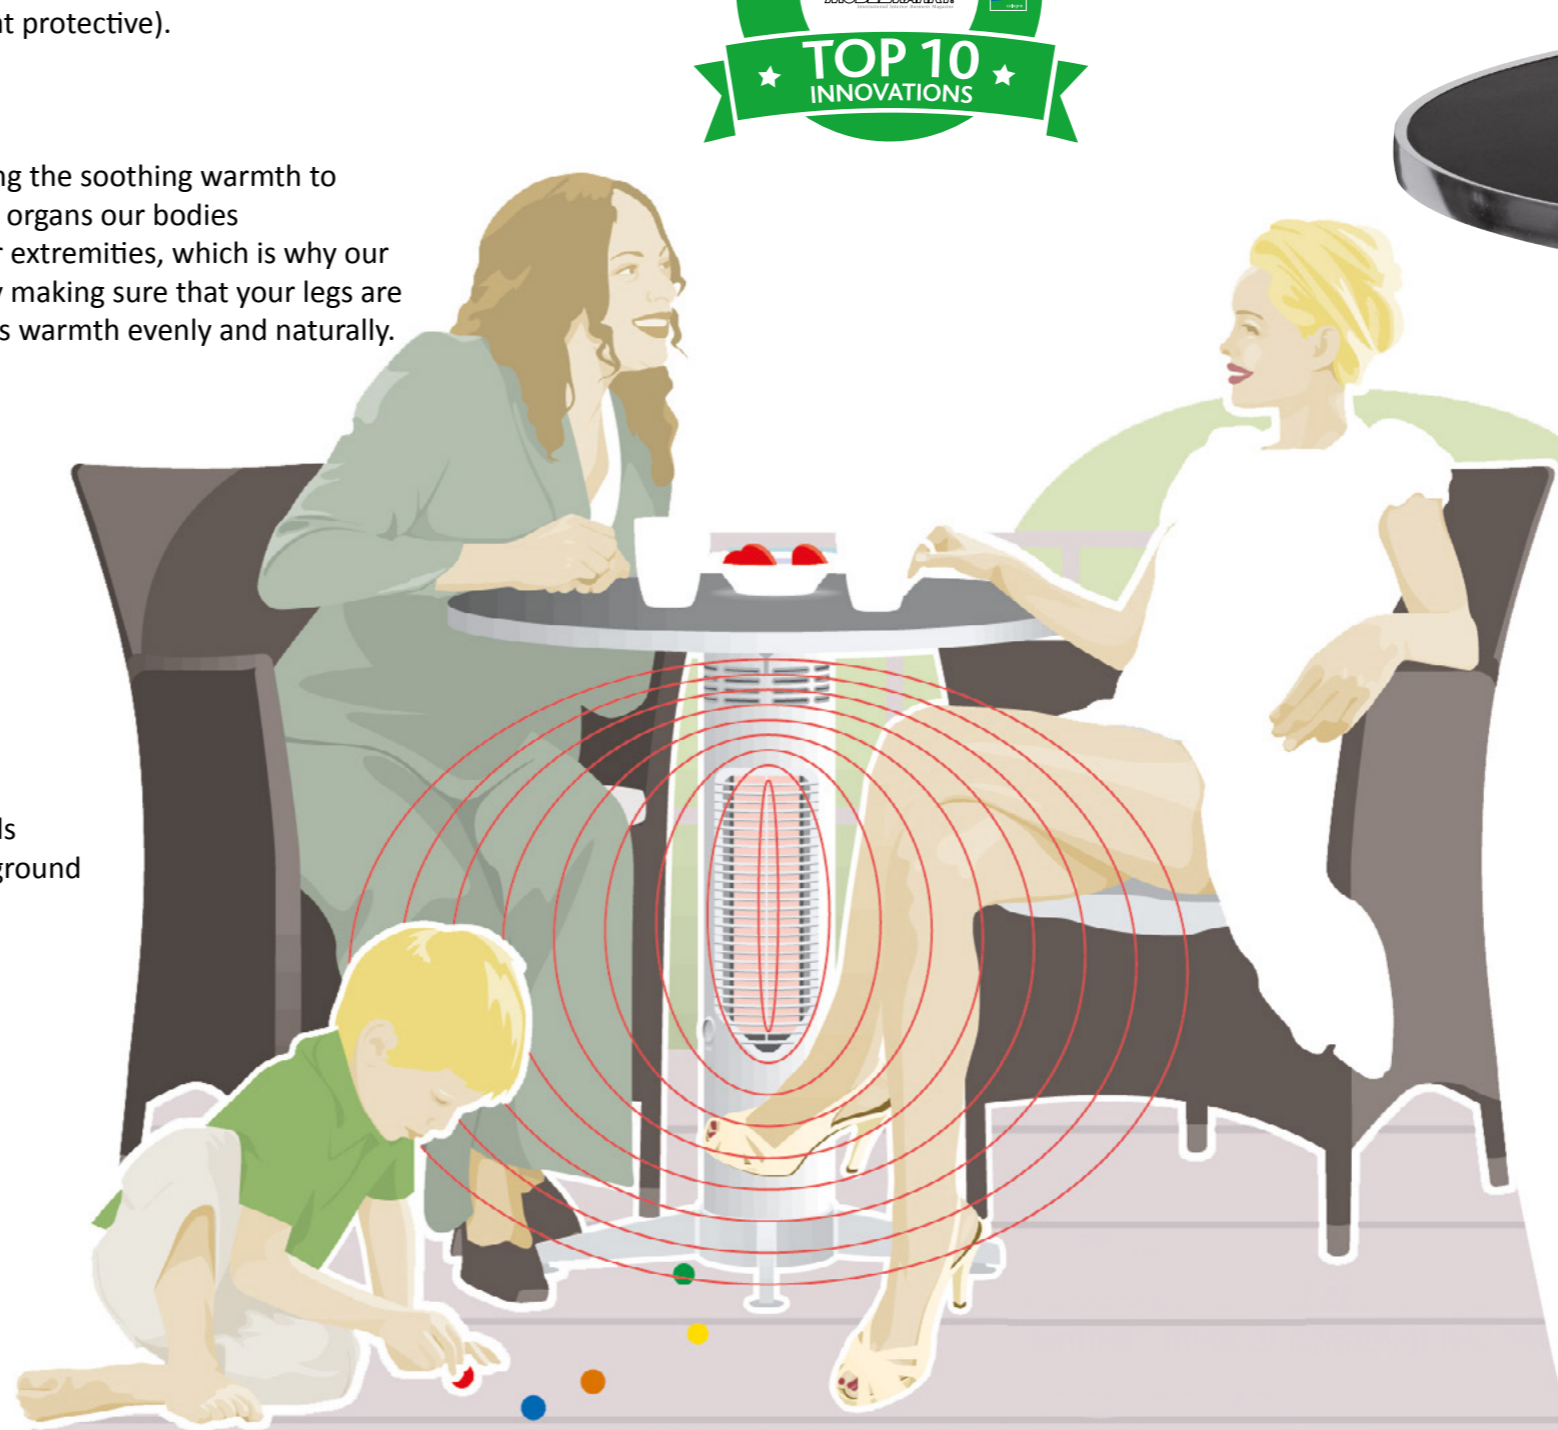

Vireoo - Private Specifications

Vireoo Private Cafe table with integrated electrical powered infrared heat. Intended to extend your outdoor season from spring to fall. Vireoo Private is fitted with an On/Off switch, Aluminium feet and high temperature plastic tube (heat protective). Available in chrome, black, white and all RAL colors.

Designed to work with the body

Vireoo's heat source was specially designed to fit below the table, allowing the soothing warmth to spread up through the body. In order to maintain warmth for our vital organs our bodies automatically react to cold by reducing the flow of blood to our extremities, which is why our arms and legs are usually the first places to feel the chill. By making sure that your legs are nice and warm, Vireoo allows your body to circulate this warmth evenly and naturally.

- 1 On/Off switch**
Placed on the side of the table leg
- 2 Heat protective grill**
The grill in front of the heating lamp, is designed to be safe to touch
- 3 Adjustable feet**
Fitted with adjustable feet, which levels out the table when placed on uneven ground
- 4 Ventilation holes**
In the top of Vireoo are ventilation holes which keeps Vireoo cooled when in use