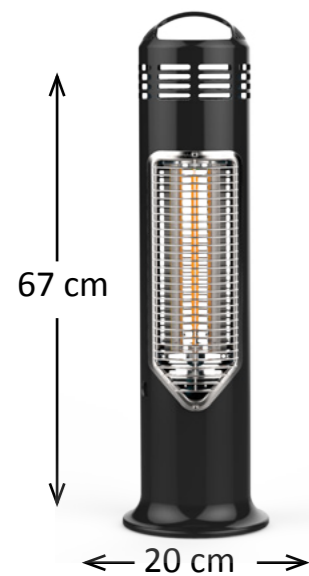

Specifications

Effect (kW)	0,55
IP-classification	IP44
Use area	Outdoor
Safe to touch	✓
Designed in Denmark